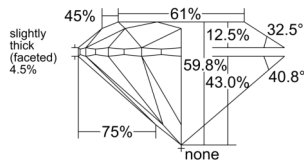

GIA®

FACSIMILE

GIA REPORT 2554554721

Verify this report at gia.edu

GIA NATURAL DIAMOND DOSSIER®

June 25, 2026
GIA Report Number 2554554721
Shape and Cutting Style ..... Round Brilliant
Measurements ..... 4.33 - 4.35 x 2.59 mm

GRADING RESULTS

Carat Weight ..... 0.30 carat
Color Grade ..... H
Clarity Grade VS1
Cut Grade ..... Excellent

ADDITIONAL GRADING INFORMATION

Polish ..... Excellent
Symmetry ..... Excellent
Fluorescence ..... Faint
Clarity Characteristics ..... Crystal
Inscription(s): GIA 2554554721

PROPORTIONS

Profile to actual proportions