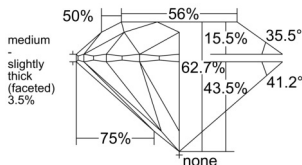

GIA®

FACSIMILE

GIA REPORT 2554558572

Verify this report at gia.edu

GIA NATURAL DIAMOND DOSSIER®

June 24, 2026
GIA Report Number 2554558572
Shape and Cutting Style ..... Round Brilliant
Measurements ..... 5.38 - 5.42 x 3.38 mm

GRADING RESULTS

Carat Weight ..... 0.61 carat
Color Grade ..... D
Clarity Grade VS2
Cut Grade ..... Excellent

ADDITIONAL GRADING INFORMATION

Polish ..... Excellent
Symmetry ..... Excellent
Fluorescence ..... Medium Blue
Clarity Characteristics ..... Cloud
Inscription(s): GIA 2554558572

PROPORTIONS

GRADING SCALES

GIA COLOR SCALE

COLORESS	D
	E
	F
	G
	H
NEAR COLORESS	I
	J
	K
	L
FANT	M
	N
	O
	P
	R
	S
	T
	U
	V
	W
	X
	Y
LIGHT	Z

GIA CLARITY SCALE

VERY VERY SLIGHTLY INCLUDED	FLAWLESS
	INTERNALLY FLAWLESS
VERY SLIGHTLY INCLUDED	VVS₁
	VVS₂
SLIGHTLY INCLUDED	VS₁
	VS₂
INCLUDED	SI₁
	SI₂
	I₁
	I₂
	I₃

GIA CUT SCALE

EXCELLENT
VERY GOOD
GOOD
FAIR
POOR