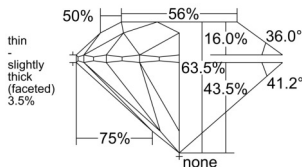

GIA®

FACSIMILE

GIA REPORT 2554559727

Verify this report at GIA.edu

GIA NATURAL DIAMOND DOSSIER®

June 24, 2026
GIA Report Number 2554559727
Shape and Cutting Style ..... Round Brilliant
Measurements ..... 5.34 - 5.38 x 3.40 mm

GRADING RESULTS

Carat Weight ..... 0.60 carat
Color Grade ..... E
Clarity Grade VS1
Cut Grade ..... Excellent

ADDITIONAL GRADING INFORMATION

Polish ..... Excellent
Symmetry ..... Excellent
Fluorescence ..... Strong Blue
Clarity Characteristics..... Indented Natural, Needle, Pinpoint
Inscription(s): GIA 2554559727

PROPORTIONS

GRADING SCALES

GIA COLOR SCALE

COLORLESS	D
	E
	F
	G
	H
	I
	J
NEAR COLORLESS	K
	L
FAIN	M
	N
	O
	P
	Q
	R
	S
	T
	U
	V
	W
	X
	Y
LIGHT	Z

GIA CLARITY SCALE

FLAWLESS	VERY VERY SLIGHTLY INCLUDED	VS₁	VS₂	SLIGHTLY INCLUDED	SI₁	SI₂	I₁	I₂	I₃	
										VERY SLIGHTLY INCLUDED
INTERNALLY FLAWLESS										

GIA CUT SCALE

EXCELLENT
VERY GOOD
GOOD
FAIR
POOR