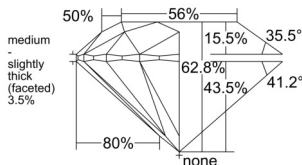

GIA®

FACSIMILE

GIA REPORT 2554562434

Verify this report at GIA.edu

GIA NATURAL DIAMOND DOSSIER®

June 24, 2026
GIA Report Number 2554562434
Shape and Cutting Style ..... Round Brilliant
Measurements ..... 5.40 - 5.42 x 3.40 mm

GRADING RESULTS

Carat Weight ..... 0.61 carat
Color Grade ..... F
Clarity Grade S11
Cut Grade ..... Excellent

ADDITIONAL GRADING INFORMATION

Polish ..... Excellent
Symmetry ..... Excellent
Fluorescence ..... None
Clarity Characteristics ..... Crystal, Cloud
Inscription(s): GIA 2554562434

PROPORTIONS

Profile to actual proportions

GRADING SCALES

GIA COLOR SCALE	GIA CLARITY SCALE	GIA CUT SCALE
COLOURLESS	FLAWLESS	EXCELLENT
D	INTERNALLY FLAWLESS	
E	VVS₁	VERY GOOD
F		
G	VVS₂	
H	VS₁	GOOD
I		
J	VS₂	
K	SI₁	FAIR
L		
M	SI₂	
N	I₁	POOR
O		
P	I₂	
Q	I₃	
R		
S		
T		
U		
V		
W		
X		
Y		
Z