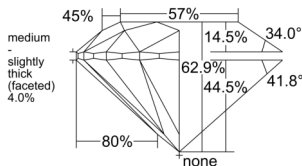

GIA®

FACSIMILE

GIA REPORT 2554574556

Verify this report at GIA.edu

GIA NATURAL DIAMOND DOSSIER®

June 27, 2026
GIA Report Number 2554574556
Shape and Cutting Style ..... Round Brilliant
Measurements ..... 4.28 - 4.31 x 2.70 mm

GRADING RESULTS

Carat Weight ..... 0.30 carat
Color Grade ..... D
Clarity Grade VS1
Cut Grade ..... Excellent

ADDITIONAL GRADING INFORMATION

Polish ..... Excellent
Symmetry ..... Excellent
Fluorescence ..... Very Strong Blue
Clarity Characteristics ..... Crystal, Indented Natural
Inscription(s): GIA 2554574556

PROPORTIONS

GRADING SCALES

GIA COLOR SCALE

COLORESS	D
	E
	F
	G
	H
	I
	J
NEAR COLORESS	K
	L
FANIT	M
	N
	O
	P
VERY LIGHT	Q
	R
	S
	T
	U
	V
	W
	X
	Y
LIGHT	Z

GIA CLARITY SCALE

FLAWLESS	INTERNAL FLAWLESS	
		FLAWLESS
VERY VERY SLIGHTLY INCLUDED	VVS₁	
	VVS₂	
VERY SLIGHTLY INCLUDED	VS₁	
	VS₂	
SLIGHTLY INCLUDED	SI₁	
	SI₂	
INCLUDED	I₁	
	I₂	
	I₃	

GIA CUT SCALE

EXCELLENT
VERY GOOD
GOOD
FAIR
POOR