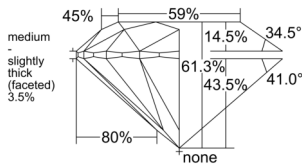

GIA®

FACSIMILE

GIA REPORT 2554577863

Verify this report at GIA.edu

GIA NATURAL DIAMOND DOSSIER®

June 25, 2026
GIA Report Number 2554577863
Shape and Cutting Style ..... Round Brilliant
Measurements ..... 4.74 - 4.75 x 2.91 mm

GRADING RESULTS

Carat Weight ..... 0.40 carat
Color Grade ..... G
Clarity Grade S11
Cut Grade ..... Excellent

ADDITIONAL GRADING INFORMATION

Polish ..... Excellent
Symmetry ..... Excellent
Fluorescence ..... None
Clarity Characteristics ..... Cloud, Feather
Inscription(s): GIA 2554577863

PROPORTIONS

Profile to actual proportions