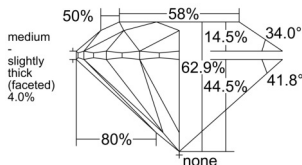

GIA®

FACSIMILE

GIA REPORT 2554577922

Verify this report at GIA.edu

GIA NATURAL DIAMOND DOSSIER®

June 26, 2026
GIA Report Number 2554577922
Shape and Cutting Style ..... Round Brilliant
Measurements ..... 4.00 - 4.04 x 2.53 mm

GRADING RESULTS

Carat Weight ..... 0.25 carat
Color Grade ..... F
Clarity Grade VS1
Cut Grade ..... Excellent

ADDITIONAL GRADING INFORMATION

Polish ..... Excellent
Symmetry ..... Excellent
Fluorescence ..... None
Clarity Characteristics ..... Feather, Pinpoint
Inscription(s): GIA 2554577922

PROPORTIONS

Profile to actual proportions

GRADING SCALES

GIA
COLOR
SCALE

COLORESS	D
	E
	F
	G
	H
	I
	J
NEAR COLORESS	K
	L
FANIT	M
	N
	O
	P
VERY LIGHT	Q
	R
	S
	T
	U
	V
	W
	X
	Y
LIGHT	Z

GIA
CLARITY
SCALE

	FLAWLESS
	INTERNALLY FLAWLESS
VERY VERY SLIGHTLY INCLUDED	VVS₁
	VVS₂
VERY SLIGHTLY INCLUDED	VS₁
	VS₂
SLIGHTLY INCLUDED	SI₁
	SI₂
	I₁
	I₂
INCLUDED	I₃

GIA
CUT
SCALE

	EXCELLENT
	VERY GOOD
	GOOD
	FAIR
	POOR