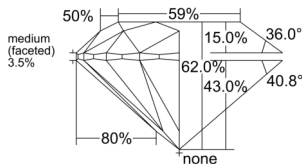

GIA®

FACSIMILE

GIA REPORT 2554577960

Verify this report at GIA.edu

GIA NATURAL DIAMOND DOSSIER®

June 26, 2026
GIA Report Number 2554577960
Shape and Cutting Style ..... Round Brilliant
Measurements ..... 5.37 - 5.40 x 3.34 mm

GRADING RESULTS

Carat Weight ..... 0.60 carat
Color Grade ..... E
Clarity Grade VS1
Cut Grade ..... Excellent

ADDITIONAL GRADING INFORMATION

Polish ..... Excellent
Symmetry ..... Excellent
Fluorescence ..... None
Clarity Characteristics..... Crystal, Feather, Needle, Pinpoint
Inscription(s): GIA 2554577960

PROPORTIONS

Profile to actual proportions

GRADING SCALES

GIA COLOR SCALE

COLORESS	D
	E
	F
	G
	H
	I
	J
NEAR COLORESS	K
	L
Faint	M
	N
	O
	P
	Q
	R
	S
	T
	U
	V
	W
	X
	Y
Light	Z

GIA CLARITY SCALE

VERY VERY SLIGHTLY INCLUDED	FLAWLESS
	INTERNALLY FLAWLESS
VERY SLIGHTLY INCLUDED	VVS₁
	VVS₂
SLIGHTLY INCLUDED	VS₁
	VS₂
INCLUDED	SI₁
	SI₂
	I₁
	I₂
	I₃

GIA CUT SCALE

EXCELLENT
VERY GOOD
GOOD
FAIR
POOR