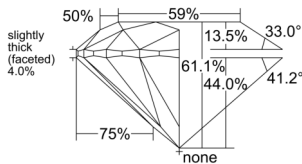

GIA®

FACSIMILE

GIA REPORT 2554578544

Verify this report at GIA.edu

GIA NATURAL DIAMOND DOSSIER®

June 26, 2026
GIA Report Number 2554578544
Shape and Cutting Style ..... Round Brilliant
Measurements ..... 5.10 - 5.13 x 3.12 mm

GRADING RESULTS

Carat Weight ..... 0.50 carat
Color Grade ..... F
Clarity Grade VS1
Cut Grade ..... Excellent

ADDITIONAL GRADING INFORMATION

Polish ..... Excellent
Symmetry ..... Excellent
Fluorescence ..... None
Clarity Characteristics ..... Cloud, Needle, Pinpoint
Inscription(s): GIA 2554578544

PROPORTIONS

Profile to actual proportions