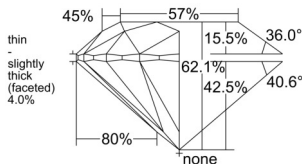

GIA®

FACSIMILE

GIA REPORT 2554578956

Verify this report at GIA.edu

GIA NATURAL DIAMOND DOSSIER®

June 26, 2026
GIA Report Number 2554578956
Shape and Cutting Style ..... Round Brilliant
Measurements ..... 5.05 - 5.08 x 3.15 mm

GRADING RESULTS

Carat Weight ..... 0.50 carat
Color Grade ..... F
Clarity Grade VS1
Cut Grade ..... Excellent

ADDITIONAL GRADING INFORMATION

Polish ..... Excellent
Symmetry ..... Excellent
Fluorescence ..... None
Clarity Characteristics..... Feather, Indented Natural, Pinpoint
Inscription(s): GIA 2554578956

PROPORTIONS

Profile to actual proportions