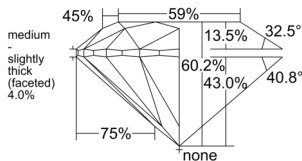

GIA®

FACSIMILE

GIA REPORT 2554597916

Verify this report at GIA.edu

GIA NATURAL DIAMOND DOSSIER®

June 27, 2026
GIA Report Number 2554597916
Shape and Cutting Style ..... Round Brilliant
Measurements ..... 4.98 - 5.00 x 3.01 mm

GRADING RESULTS

Carat Weight ..... 0.46 carat
Color Grade ..... F
Clarity Grade VS1
Cut Grade ..... Excellent

ADDITIONAL GRADING INFORMATION

Polish ..... Excellent
Symmetry ..... Excellent
Fluorescence ..... None
Clarity Characteristics..... Cloud, Crystal, Feather, Pinpoint
Inscription(s): GIA 2554597916

PROPORTIONS

Profile to actual proportions

GRADING SCALES

GIA COLOR SCALE	GIA CLARITY SCALE	GIA CUT SCALE
COLOURLESS	FLAWLESS	EXCELLENT
D	INTERNALLY FLAWLESS	
E	VVS₁	VERY GOOD
F		
G	VVS₂	
H	VS₁	GOOD
I		
J	VS₂	
K	SI₁	FAIR
L		
M	SI₂	
N	I₁	POOR
O		
P	I₂	
Q	I₃	
R		
S		
T		
U		
V		
W		
X		
Y		
Z