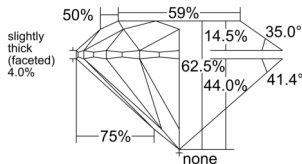

GIA®

FACSIMILE

GIA REPORT 2554599754

Verify this report at GIA.edu

GIA NATURAL DIAMOND DOSSIER®

June 27, 2026
GIA Report Number 2554599754
Shape and Cutting Style ..... Round Brilliant
Measurements ..... 3.78 - 3.81 x 2.38 mm

GRADING RESULTS

Carat Weight ..... 0.21 carat
Color Grade ..... D
Clarity Grade VVS1
Cut Grade ..... Excellent

ADDITIONAL GRADING INFORMATION

Polish ..... Excellent
Symmetry ..... Excellent
Fluorescence ..... None
Clarity Characteristics..... Pinpoint, Feather, Indented Natural
Inscription(s): GIA 2554599754

PROPORTIONS

Profile to actual proportions