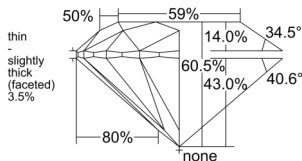

GIA®

FACSIMILE

GIA REPORT 2554627854

Verify this report at GIA.edu

GIA NATURAL DIAMOND DOSSIER®

July 01, 2026
GIA Report Number 2554627854
Shape and Cutting Style ..... Round Brilliant
Measurements ..... 4.77 - 4.80 x 2.90 mm

GRADING RESULTS

Carat Weight ..... 0.41 carat
Color Grade ..... D
Clarity Grade VS2
Cut Grade ..... Excellent

ADDITIONAL GRADING INFORMATION

Polish ..... Excellent
Symmetry ..... Excellent
Fluorescence ..... Strong Blue
Clarity Characteristics ..... Crystal
Inscription(s): GIA 2554627854

PROPORTIONS

GRADING SCALES

GIA COLOR SCALE	GIA CLARITY SCALE	GIA CUT SCALE	
D	FLAWLESS	EXCELLENT	
E	INTERNALLY FLAWLESS		
F		VVS₁	VERY GOOD
G	VVS₂		
H	VS₁	GOOD	
I	VS₂		
J	SI₁	FAIR	
K	SI₂		
L	I₁	POOR	
M	I₂		
N	I₃		
O			
P			
Q			
R			
S			
T			
U			
V			
W			
X			
Y			
Z