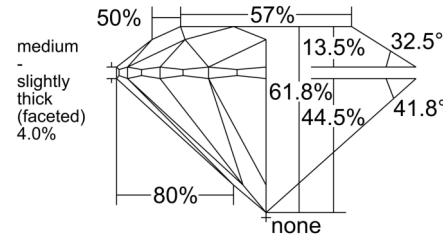

GIA NATURAL DIAMOND GRADING REPORT

April 20, 2026  
 GIA Report Number ..... 2556048698  
 Shape and Cutting Style ..... Round Brilliant  
 Measurements ..... 6.41 - 6.45 x 3.98 mm

GRADING RESULTS

Carat Weight ..... 1.00 carat  
 Color Grade ..... D  
 Clarity Grade ..... VVS1  
 Cut Grade ..... Excellent

ADDITIONAL GRADING INFORMATION

Polish ..... Excellent  
 Symmetry ..... Excellent  
 Fluorescence ..... None  
 Inscription(s): GIA 2556048698

PROPORTIONS

Profile to actual proportions

CLARITY CHARACTERISTICS

KEY TO SYMBOLS\*

- Pinpoint
- ~ Feather

\* Red symbols denote internal characteristics (inclusions). Green or black symbols denote external characteristics (blemishes). Diagram is an approximate representation of the diamond, and symbols shown indicate type, position, and approximate size of clarity characteristics. All clarity characteristics may not be shown. Details of finish are not shown.