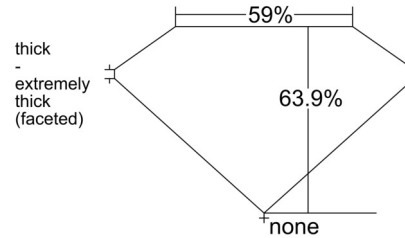

GIA NATURAL DIAMOND GRADING REPORT

April 21, 2026
GIA Report Number 2556074623
Shape and Cutting Style Marquise Brilliant
Measurements 10.55 x 5.02 x 3.21 mm

GRADING RESULTS

Carat Weight 1.00 carat
Color Grade D
Clarity Grade VS2

ADDITIONAL GRADING INFORMATION

Polish Very Good
Symmetry Very Good
Fluorescence None
Inscription(s): GIA 2556074623
Comments: Clouds are not shown.

PROPORTIONS

Profile not to actual proportions

CLARITY CHARACTERISTICS

KEY TO SYMBOLS*

- Crystal
- ~ Feather
- ∖ Needle
- ∩ Indented Natural

* Red symbols denote internal characteristics (inclusions). Green or black symbols denote external characteristics (blemishes). Diagram is an approximate representation of the diamond, and symbols shown indicate type, position, and approximate size of clarity characteristics. All clarity characteristics may not be shown. Details of finish are not shown.