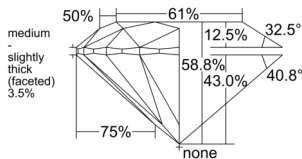

GIA®

FACSIMILE

GIA REPORT 2556146984

Verify this report at GIA.edu

GIA NATURAL DIAMOND DOSSIER®

April 29, 2026
GIA Report Number 2556146984
Shape and Cutting Style ..... Round Brilliant
Measurements ..... 3.67 - 3.69 x 2.16 mm

GRADING RESULTS

Carat Weight ..... 0.18 carat
Color Grade ..... E
Clarity Grade VS1
Cut Grade ..... Excellent

ADDITIONAL GRADING INFORMATION

Polish ..... Excellent
Symmetry ..... Excellent
Fluorescence ..... None
Clarity Characteristics ..... Feather, Cloud
Inscription(s): GIA 2556146984

PROPORTIONS

Profile to actual proportions

GRADING SCALES

GIA COLOR SCALE	GIA CLARITY SCALE	GIA CUT SCALE
COLORESS	FLAWLESS	EXCELLENT
D	INTERNALLY FLAWLESS	
E	VVS₁	VERY GOOD
F		
G	VS₁	GOOD
H		
I	SI₁	FAIR
J		
K	I₁	POOR
L		
M	I₂	
N		
O	I₃	
P		
Q		
R		
S		
T		
U		
V		
W		
X		
Y		
Z