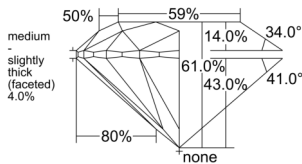

GIA®

FACSIMILE

GIA REPORT 2556149524

Verify this report at GIA.edu

GIA NATURAL DIAMOND DOSSIER®

April 29, 2026
GIA Report Number 2556149524
Shape and Cutting Style ..... Round Brilliant
Measurements ..... 5.80 - 5.82 x 3.55 mm

GRADING RESULTS

Carat Weight ..... 0.73 carat
Color Grade ..... F
Clarity Grade VS1
Cut Grade ..... Excellent

ADDITIONAL GRADING INFORMATION

Polish ..... Excellent
Symmetry ..... Excellent
Fluorescence ..... Strong Blue
Clarity Characteristics ..... Cloud, Needle, Pinpoint
Inscription(s): GIA 2556149524

PROPORTIONS

Profile to actual proportions

GRADING SCALES

GIA COLOR SCALE	GIA CLARITY SCALE	GIA CUT SCALE	
D	FLAWLESS	EXCELLENT	
E	INTERNALLY FLAWLESS		
F		VVS₁	VERY GOOD
G	VVS₂		
H	VS₁	GOOD	
I	VS₂		
J	SI₁	FAIR	
K	SI₂		
L	I₁	POOR	
M			
N			
O	I₂		
P			
Q			
R	I₃		
S			
T			
U			
V			
W			
X			
Y			
Z