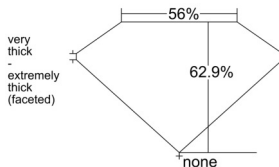

GIA®

FACSIMILE

GIA REPORT 2556153958

Verify this report at GIA.edu

GIA NATURAL DIAMOND DOSSIER®

May 02, 2026
GIA Report Number 2556153958
Shape and Cutting Style ..... Heart Brilliant
Measurements ..... 5.43 x 5.85 x 3.67 mm

GRADING RESULTS

Carat Weight ..... 0.70 carat
Color Grade ..... F
Clarity Grade VVS2

ADDITIONAL GRADING INFORMATION

Polish ..... Excellent
Symmetry ..... Very Good
Fluorescence ..... None
Clarity Characteristics ..... Feather
Inscription(s): GIA 2556153958

PROPORTIONS

Profile not to actual proportions

GRADING SCALES

GIA COLOR SCALE		GIA CLARITY SCALE			
COLORLESS	D	VERY VERY SLIGHTLY INCLUDED	FLAWLESS		
	E		INTERNALLY FLAWLESS		
	F	VERY SLIGHTLY INCLUDED	VVS₁		
	G		VVS₂		
	H		VS₁		
	NEAR COLORLESS	I	SLIGHTLY INCLUDED	VS₂	
		J		SI₁	
		FAINT	K	INCLUDED	SI₂
			L		I₁
			M		I₂
VERT LIGHT	N	LIGHT	I₃		
	O				
	P				
	Q				
	R