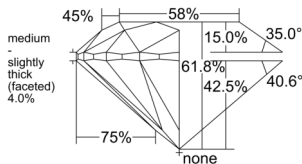

GIA®

FACSIMILE

GIA REPORT 2556158243

Verify this report at GIA.edu

GIA NATURAL DIAMOND DOSSIER®

April 30, 2026
GIA Report Number 2556158243
Shape and Cutting Style ..... Round Brilliant
Measurements ..... 5.94 - 5.98 x 3.68 mm

GRADING RESULTS

Carat Weight ..... 0.81 carat
Color Grade ..... G
Clarity Grade S11
Cut Grade ..... Excellent

ADDITIONAL GRADING INFORMATION

Polish ..... Excellent
Symmetry ..... Excellent
Fluorescence ..... Medium Blue
Clarity Characteristics ..... Crystal, Cloud
Inscription(s): GIA 2556158243

PROPORTIONS

Profile to actual proportions