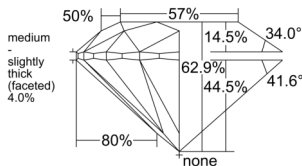

GIA®

FACSIMILE

GIA REPORT 2556207054

Verify this report at GIA.edu

GIA NATURAL DIAMOND DOSSIER®

May 09, 2026
GIA Report Number 2556207054
Shape and Cutting Style ..... Round Brilliant
Measurements ..... 4.31 - 4.34 x 2.72 mm

GRADING RESULTS

Carat Weight ..... 0.31 carat
Color Grade ..... J
Clarity Grade VS1
Cut Grade ..... Excellent

ADDITIONAL GRADING INFORMATION

Polish ..... Excellent
Symmetry ..... Excellent
Fluorescence ..... None
Clarity Characteristics ..... Crystal
Inscription(s): GIA 2556207054

PROPORTIONS

Profile to actual proportions