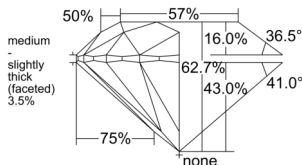

GIA®

FACSIMILE

GIA REPORT 2556213421

Verify this report at GIA.edu

GIA NATURAL DIAMOND DOSSIER®

May 13, 2026
GIA Report Number 2556213421
Shape and Cutting Style ..... Round Brilliant
Measurements ..... 4.89 - 4.91 x 3.07 mm

GRADING RESULTS

Carat Weight ..... 0.45 carat
Color Grade ..... F
Clarity Grade VS2
Cut Grade ..... Excellent

ADDITIONAL GRADING INFORMATION

Polish ..... Excellent
Symmetry ..... Excellent
Fluorescence ..... None
Clarity Characteristics ..... Crystal, Cloud
Inscription(s): GIA 2556213421

PROPORTIONS

GRADING SCALES

GIA COLOR SCALE	GIA CLARITY SCALE	GIA CUT SCALE	
D	FLAWLESS	EXCELLENT	
E	INTERNALLY FLAWLESS		
F		VVS₁	VERY GOOD
G	VVS₂		
H	VS₁	GOOD	
I	VS₂		
J	SI₁	FAIR	
K	SI₂		
L	I₁	POOR	
M	I₂		
N	I₃		
O			
P			
Q			
R			
S			
T			
U			
V			
W			
X			
Y			
Z