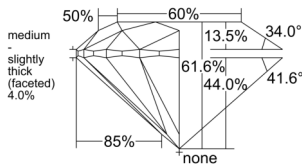

GIA®

FACSIMILE

GIA REPORT 2556214277

Verify this report at GIA.edu

GIA NATURAL DIAMOND DOSSIER®

May 08, 2026
GIA Report Number 2556214277
Shape and Cutting Style ..... Round Brilliant
Measurements ..... 3.63 - 3.64 x 2.24 mm

GRADING RESULTS

Carat Weight ..... 0.18 carat
Color Grade ..... E
Clarity Grade S11
Cut Grade ..... Excellent

ADDITIONAL GRADING INFORMATION

Polish ..... Excellent
Symmetry ..... Excellent
Fluorescence ..... None
Clarity Characteristics ..... Cloud, Crystal, Feather
Inscription(s): GIA 2556214277

PROPORTIONS

Profile to actual proportions

GRADING SCALES

GIA COLOR SCALE	GIA CLARITY SCALE	GIA CUT SCALE	
D	FLAWLESS	EXCELLENT	
E	INTERNALLY FLAWLESS		
F		VVS₁	VERY GOOD
G	VVS₂		
H	VS₁	GOOD	
I	VS₂		
J	S1₁	FAIR	
K	S1₂		
L	I₁	POOR	
M	I₂		
N	I₃		
O			
P			
Q			
R			
S			
T			
U			
V			
W			
X			
Y			
Z