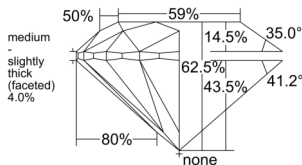

GIA®

FACSIMILE

GIA REPORT 2556243724

Verify this report at GIA.edu

GIA NATURAL DIAMOND DOSSIER®

May 15, 2026
GIA Report Number 2556243724
Shape and Cutting Style ..... Round Brilliant
Measurements ..... 4.69 - 4.70 x 2.93 mm

GRADING RESULTS

Carat Weight ..... 0.40 carat
Color Grade ..... J
Clarity Grade VS1
Cut Grade ..... Excellent

ADDITIONAL GRADING INFORMATION

Polish ..... Excellent
Symmetry ..... Excellent
Fluorescence ..... None
Clarity Characteristics ..... Cloud
Inscription(s): GIA 2556243724

PROPORTIONS

Profile to actual proportions