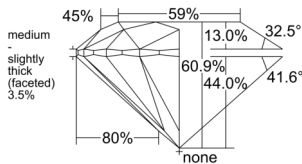

GIA®

FACSIMILE

GIA REPORT 2556249343

Verify this report at GIA.edu

GIA NATURAL DIAMOND DOSSIER®

May 15, 2026
GIA Report Number 2556249343
Shape and Cutting Style ..... Round Brilliant
Measurements ..... 4.75 - 4.79 x 2.90 mm

GRADING RESULTS

Carat Weight ..... 0.40 carat
Color Grade ..... J
Clarity Grade VS1
Cut Grade ..... Excellent

ADDITIONAL GRADING INFORMATION

Polish ..... Excellent
Symmetry ..... Excellent
Fluorescence ..... None
Clarity Characteristics ..... Crystal, Cloud
Inscription(s): GIA 2556249343

PROPORTIONS

Profile to actual proportions

GRADING SCALES

GIA COLOR SCALE	GIA CLARITY SCALE	GIA CUT SCALE	
D	FLAWLESS	EXCELLENT	
E	INTERNALLY FLAWLESS		
F		VVS₁	VERY GOOD
G	VVS₂		
H	VS₁	GOOD	
I	VS₂		
J	SI₁	FAIR	
K	SI₂		
L	I₁	POOR	
M			
N			
O	I₂		
P			
Q	I₃		
R			
S			
T			
U			
V			
W			
X			
Y			
Z