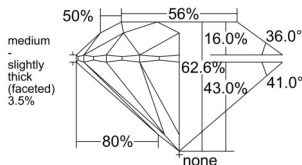

GIA®

FACSIMILE

GIA REPORT 2556273824

Verify this report at GIA.edu

GIA NATURAL DIAMOND DOSSIER®

May 18, 2026
GIA Report Number 2556273824
Shape and Cutting Style ..... Round Brilliant
Measurements ..... 4.74 - 4.76 x 2.97 mm

GRADING RESULTS

Carat Weight ..... 0.41 carat
Color Grade ..... K
Clarity Grade VS1
Cut Grade ..... Excellent

ADDITIONAL GRADING INFORMATION

Polish ..... Excellent
Symmetry ..... Excellent
Fluorescence ..... None
Clarity Characteristics ..... Feather, Pinpoint
Inscription(s): GIA 2556273824

PROPORTIONS

GRADING SCALES

GIA COLOR SCALE

COLORLESS	D
	E
	F
	G
	H
	I
	J
NEAR COLORLESS	K
	L
	M
Faint	N
	O
	P
	Q
	R
	S
	T
	U
	V
	W
	X
	Y
Light	Z

GIA CLARITY SCALE

FLAWLESS	INTERNAL FLAWLESS	
		FLAWLESS
VERY VERY SLIGHTLY INCLUDED	VVS₁	
	VVS₂	
VERY SLIGHTLY INCLUDED	VS₁	
	VS₂	
SLIGHTLY INCLUDED	SI₁	
	SI₂	
INCLUDED	I₁	
	I₂	
	I₃	

GIA CUT SCALE

EXCELLENT
VERY GOOD
GOOD
FAIR
POOR