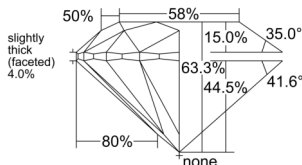

GIA®

FACSIMILE

GIA NATURAL DIAMOND DOSSIER®

May 18, 2026
GIA Report Number 2556273954
Shape and Cutting Style ..... Round Brilliant
Measurements ..... 5.60 - 5.64 x 3.56 mm

GRADING RESULTS

Carat Weight ..... 0.70 carat
Color Grade ..... H
Clarity Grade VS1
Cut Grade ..... Excellent

ADDITIONAL GRADING INFORMATION

Polish ..... Excellent
Symmetry ..... Excellent
Fluorescence ..... None
Clarity Characteristics ..... Feather, Pinpoint
Inscription(s): GIA 2556273954

GIA REPORT 2556273954

Verify this report at GIA.edu

PROPORTIONS

Profile to actual proportions

GRADING SCALES

GIA COLOR SCALE	GIA CLARITY SCALE	GIA CUT SCALE	
D	FLAWLESS	EXCELLENT	
E	INTERNALLY FLAWLESS		
F		VVS₁	VERY GOOD
G	VVS₂		
H	VS₁	GOOD	
I	VS₂		
J	SI₁	FAIR	
K	SI₂		
L	I₁	POOR	
M			
N			
O	I₂		
P			
Q	I₃		
R			
S			
T			
U			
V			
W			
X			
Y			
Z