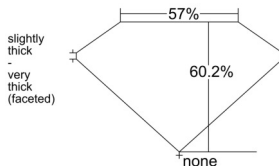

GIA®

FACSIMILE

GIA REPORT 2556279584

Verify this report at GIA.edu

GIA NATURAL DIAMOND DOSSIER®

May 16, 2026
GIA Report Number 2556279584
Shape and Cutting Style ..... Heart Brilliant
Measurements ..... 4.79 x 5.48 x 3.30 mm

GRADING RESULTS

Carat Weight ..... 0.50 carat
Color Grade ..... D
Clarity Grade VS1

ADDITIONAL GRADING INFORMATION

Polish ..... Excellent
Symmetry ..... Very Good
Fluorescence ..... None
Clarity Characteristics ..... Crystal
Inscription(s): GIA 2556279584

PROPORTIONS

Profile not to actual proportions

GRADING SCALES

GIA COLOR SCALE		GIA CLARITY SCALE			
COLORLESS	D	VERY VERY SLIGHTLY INCLUDED	FLAWLESS		
	E		INTERNALLY FLAWLESS		
	F	VERY SLIGHTLY INCLUDED	VS₁		
	G		VS₂		
	H		VS₁		
	NEAR COLORLESS	I	SLIGHTLY INCLUDED	VS₂	
		J		SI₁	
		FAINT	K	INCLUDED	SI₂
			L		I₁
			M		I₂
VERT LIGHT	N	LIGHT	I₃		
	O				
	P				
	Q				
	R