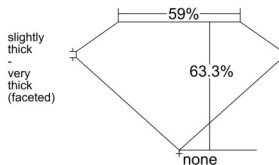

GIA®

FACSIMILE

GIA REPORT 2556283142

Verify this report at GIA.edu

GIA NATURAL DIAMOND DOSSIER®

May 16, 2026
GIA Report Number 2556283142
Shape and Cutting Style ..... Pear Brilliant
Measurements ..... 6.82 x 4.36 x 2.76 mm

GRADING RESULTS

Carat Weight ..... 0.50 carat
Color Grade ..... D
Clarity Grade VS1

ADDITIONAL GRADING INFORMATION

Polish ..... Excellent
Symmetry ..... Very Good
Fluorescence ..... Medium Blue
Clarity Characteristics..... Crystal, Needle, Pinpoint
Inscription(s): GIA 2556283142

PROPORTIONS

Profile not to actual proportions

GRADING SCALES

GIA COLOR SCALE		GIA CLARITY SCALE			
COLORLESS	D	VERY VERY SLIGHTLY INCLUDED	FLAWLESS		
	E		INTERNALLY FLAWLESS		
	F	VERY SLIGHTLY INCLUDED	VS₁		
	G		VS₂		
	H		VS₁		
	NEAR COLORLESS	I	SLIGHTLY INCLUDED	VS₂	
		J		SI₁	
		FAINT	K	INCLUDED	SI₂
			L		I₁
			M		I₂
VERT LIGHT	N	LIGHT	I₃		
	O				
	P				
	Q				
	R