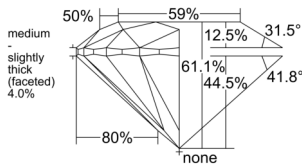

GIA®

FACSIMILE

GIA REPORT 2556283674

Verify this report at GIA.edu

GIA NATURAL DIAMOND DOSSIER®

May 19, 2026
GIA Report Number 2556283674
Shape and Cutting Style ..... Round Brilliant
Measurements ..... 4.77 - 4.80 x 2.93 mm

GRADING RESULTS

Carat Weight ..... 0.40 carat
Color Grade ..... J
Clarity Grade VS1
Cut Grade ..... Excellent

ADDITIONAL GRADING INFORMATION

Polish ..... Excellent
Symmetry ..... Excellent
Fluorescence ..... None
Clarity Characteristics..... Crystal, Feather, Cloud, Pinpoint
Inscription(s): GIA 2556283674

PROPORTIONS

Profile to actual proportions