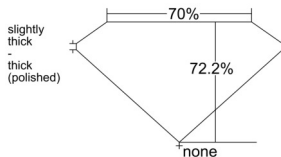

GIA®

FACSIMILE

GIA REPORT 2556295986

Verify this report at GIA.edu

GIA NATURAL DIAMOND DOSSIER®

May 19, 2026
GIA Report Number 2556295986
Shape and Cutting Style ..... Square Modified Brilliant
Measurements ..... 4.70 x 4.60 x 3.32 mm

GRADING RESULTS

Carat Weight ..... 0.61 carat
Color Grade I
Clarity Grade VS1

ADDITIONAL GRADING INFORMATION

Polish ..... Excellent
Symmetry ..... Very Good
Fluorescence ..... Faint
Clarity Characteristics..... Crystal, Feather, Cloud, Pinpoint
Inscription(s): GIA 2556295986

PROPORTIONS

Profile not to actual proportions

GRADING SCALES

GIA COLOR SCALE		GIA CLARITY SCALE	
COLORLESS	D	VERY VERY SLIGHTLY INCLUDED	FLAWLESS
	E		INTERNALLY FLAWLESS
	F		VVS₁
	G		VVS₂
	H		VS₁
NEAR COLORLESS	I	VERY SLIGHTLY INCLUDED	VS₂
	J		SI₁
	K		SI₂
	L		I₁
	M		I₂
FAINT	N	INCLUDED	I₃
	O		
	P		
	Q		
	R		
VERT LIGHT	S		
	T		
	U		
	V		
	W		
LIGHT	X		
	Y		
	Z