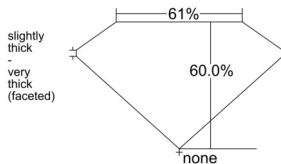

GIA®

FACSIMILE

GIA REPORT 2556298233

Verify this report at GIA.edu

GIA NATURAL DIAMOND DOSSIER®

May 21, 2026
GIA Report Number 2556298233
Shape and Cutting Style ..... Heart Brilliant
Measurements ..... 5.77 x 6.62 x 3.97 mm

GRADING RESULTS

Carat Weight ..... 0.90 carat
Color Grade ..... E
Clarity Grade VS2

ADDITIONAL GRADING INFORMATION

Polish ..... Excellent
Symmetry ..... Excellent
Fluorescence ..... None
Clarity Characteristics ..... Crystal, Cloud
Inspection(s): GIA 2556298233

PROPORTIONS

Profile not to actual proportions

GRADING SCALES

GIA COLOR SCALE		GIA CLARITY SCALE			
COLORLESS	D	VERY SLIGHTLY INCLUDED	FLAWLESS		
	E		INTERNALLY FLAWLESS		
	F	SLIGHTLY INCLUDED	VVS₁		
	G		VVS₂		
	H		VS₁		
	NEAR COLORLESS	I	VERY SLIGHTLY INCLUDED	VS₂	
		J		SI₁	
		FAINT	K	SLIGHTLY INCLUDED	SI₂
			L		I₁
			M		I₂
VERT LIGHT	N	INCLUDED	I₃		
	O				
	P				
	Q				
	R				
LIGHT	S				
	T				
	U				
	V				
	W				
	X				
Y					
Z