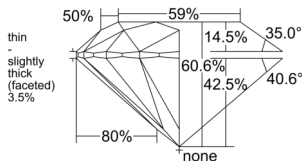

GIA®

FACSIMILE

GIA REPORT 2556299954

Verify this report at GIA.edu

GIA NATURAL DIAMOND DOSSIER®

May 20, 2026
GIA Report Number 2556299954
Shape and Cutting Style ..... Round Brilliant
Measurements ..... 5.11 - 5.14 x 3.11 mm

GRADING RESULTS

Carat Weight ..... 0.50 carat
Color Grade ..... G
Clarity Grade VS2
Cut Grade ..... Excellent

ADDITIONAL GRADING INFORMATION

Polish ..... Excellent
Symmetry ..... Excellent
Fluorescence ..... None
Clarity Characteristics ..... Cloud
Inscription(s): GIA 2556299954

PROPORTIONS

GRADING SCALES

GIA COLOR SCALE	GIA CLARITY SCALE	GIA CUT SCALE	
D	FLAWLESS	EXCELLENT	
E	INTERNALLY FLAWLESS		
F		VVS₁	VERY GOOD
G	VVS₂		
H	VS₁	GOOD	
I	VS₂		
J	SI₁	FAIR	
K	SI₂		
L	I₁	POOR	
M	I₂		
N	I₃		
O			
P			
Q			
R			
S			
T			
U			
V			
W			
X			
Y			
Z