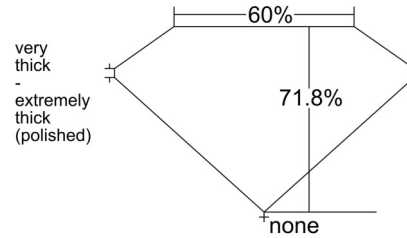

GIA NATURAL DIAMOND GRADING REPORT

May 25, 2026  
 GIA Report Number ..... 2556312193  
 Shape and Cutting Style ..... Emerald Cut  
 Measurements ..... 6.40 x 4.60 x 3.30 mm

GRADING RESULTS

Carat Weight ..... 1.01 carat  
 Color Grade ..... J  
 Clarity Grade ..... SI1

ADDITIONAL GRADING INFORMATION

Polish ..... Excellent  
 Symmetry ..... Very Good  
 Fluorescence ..... None  
 Inscription(s): GIA 2556312193  
 Comments: Clouds are not shown.

PROPORTIONS

Profile not to actual proportions

CLARITY CHARACTERISTICS

KEY TO SYMBOLS\*

-  Feather
-  Indented Natural
-  Crystal
-  Pinpoint

\* Red symbols denote internal characteristics (inclusions). Green or black symbols denote external characteristics (blemishes). Diagram is an approximate representation of the diamond, and symbols shown indicate type, position, and approximate size of clarity characteristics. All clarity characteristics may not be shown. Details of finish are not shown.