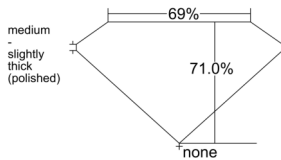

GIA®

FACSIMILE

GIA REPORT 2556317749

Verify this report at GIA.edu

GIA NATURAL DIAMOND DOSSIER®

May 21, 2026
GIA Report Number 2556317749
Shape and Cutting Style ..... Square Modified Brilliant
Measurements ..... 4.47 x 4.37 x 3.10 mm

GRADING RESULTS

Carat Weight ..... 0.51 carat
Color Grade ..... G
Clarity Grade VS1

ADDITIONAL GRADING INFORMATION

Polish ..... Excellent
Symmetry ..... Excellent
Fluorescence ..... None
Clarity Characteristics ..... Feather, Pinpoint
Inscription(s): GIA 2556317749

PROPORTIONS

Profile not to actual proportions

GRADING SCALES

GIA COLOR SCALE		GIA CLARITY SCALE		
NEAR COLORLESS	D	VERY VERY SLIGHTLY INCLUDED	FLAWLESS	
	E		INTERNALLY FLAWLESS	
	F	VERY SLIGHTLY INCLUDED	VVS₁	
	G		VVS₂	
	H		VS₁	
	FAINT	I	SLIGHTLY INCLUDED	VS₂
		J		SI₁
		K	INCLUDED	SI₂
		L		I₁
		M		I₂
VERT LIGHT		N	INCLUDED	I₃
		O		
		P		
	Q			
	R			
	S			
LIGHT	T			
	U			
	V			
	W			
	X			
	Y			
	Z