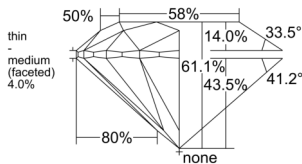

GIA®

FACSIMILE

GIA REPORT 2556319281

Verify this report at GIA.edu

GIA NATURAL DIAMOND DOSSIER®

May 21, 2026
GIA Report Number 2556319281
Shape and Cutting Style ..... Round Brilliant
Measurements ..... 4.33 - 4.35 x 2.65 mm

GRADING RESULTS

Carat Weight ..... 0.30 carat
Color Grade ..... E
Clarity Grade S11
Cut Grade ..... Excellent

ADDITIONAL GRADING INFORMATION

Polish ..... Excellent
Symmetry ..... Excellent
Fluorescence ..... None
Clarity Characteristics ..... Crystal, Cloud
Inscription(s): GIA 2556319281

PROPORTIONS

GRADING SCALES

GIA COLOR SCALE	GIA CLARITY SCALE	GIA CUT SCALE	
D	FLAWLESS	EXCELLENT	
E	INTERNALLY FLAWLESS		
F		VVS₁	VERY GOOD
G	VVS₂		
H	VS₁	GOOD	
I	VS₂		
J	S1₁	FAIR	
K	S1₂		
L	I₁	POOR	
M	I₂		
N	I₃		
O			
P			
Q			
R			
S			
T			
U			
V			
W			
X			
Y			
Z