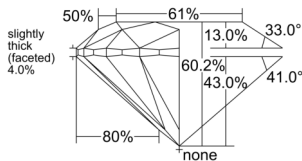

GIA®

FACSIMILE

GIA REPORT 2556319361

Verify this report at GIA.edu

GIA NATURAL DIAMOND DOSSIER®

May 25, 2026
GIA Report Number 2556319361
Shape and Cutting Style ..... Round Brilliant
Measurements ..... 4.31 - 4.33 x 2.60 mm

GRADING RESULTS

Carat Weight ..... 0.30 carat
Color Grade ..... F
Clarity Grade VS1
Cut Grade ..... Excellent

ADDITIONAL GRADING INFORMATION

Polish ..... Excellent
Symmetry ..... Excellent
Fluorescence ..... Strong Blue
Clarity Characteristics..... Crystal, Feather, Cloud, Pinpoint
Inscription(s): GIA 2556319361

PROPORTIONS

Profile to actual proportions