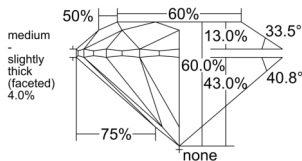

GIA®

FACSIMILE

GIA REPORT 2556325944

Verify this report at GIA.edu

GIA NATURAL DIAMOND DOSSIER®

May 25, 2026
GIA Report Number 2556325944
Shape and Cutting Style ..... Round Brilliant
Measurements ..... 4.33 - 4.35 x 2.60 mm

GRADING RESULTS

Carat Weight ..... 0.30 carat
Color Grade ..... K
Clarity Grade VS1
Cut Grade ..... Excellent

ADDITIONAL GRADING INFORMATION

Polish ..... Excellent
Symmetry ..... Excellent
Fluorescence ..... Faint
Clarity Characteristics ..... Feather, Pinpoint
Inscription(s): GIA 2556325944

PROPORTIONS

Profile to actual proportions

GRADING SCALES

GIA COLOR SCALE	GIA CLARITY SCALE	GIA CUT SCALE
COLOURLESS	FLAWLESS	EXCELLENT
D	INTERNALLY FLAWLESS	
E	VVS₁	VERY GOOD
F		
G	VS₁	GOOD
H		
I	SI₁	FAIR
J		
K	I₁	POOR
L		
M	I₂	
N		
O	I₃	
P		
VERY LIGHT		
R		
S		
T		
U		
VERY LIGHT		
V		
W		
X		
Y		
Z