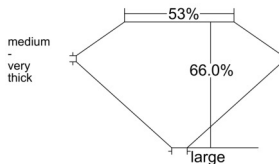

GIA®

FACSIMILE

GIA REPORT 2556327219

Verify this report at GIA.edu

GIA NATURAL DIAMOND DOSSIER®

May 25, 2026
GIA Report Number 2556327219
Shape and Cutting Style ..... Old Mine Brilliant
Measurements ..... 5.53 x 5.43 x 3.58 mm

GRADING RESULTS

Carat Weight ..... 0.80 carat
Color Grade L
Clarity Grade VS1

ADDITIONAL GRADING INFORMATION

Polish ..... Excellent
Symmetry ..... Very Good
Fluorescence ..... None
Clarity Characteristics..... Cloud, Feather, Pinpoint
Inspection(s): GIA 2556327219

PROPORTIONS

Profile not to actual proportions

GRADING SCALES

GIA COLOR SCALE		GIA CLARITY SCALE			
COLORLESS	D	VERY VERY SLIGHTLY INCLUDED	FLAWLESS		
	E		INTERNALLY FLAWLESS		
	F	VERY SLIGHTLY INCLUDED	VVS₁		
	G		VVS₂		
	H		VS₁		
	NEAR COLORLESS	I	SLIGHTLY INCLUDED	VS₂	
		J		SI₁	
		FAINT	K	INCLUDED	SI₂
			L		I₁
			M		I₂
VERT LIGHT	N	LIGHT	I₃		
	O				
	P				
	Q				
	R