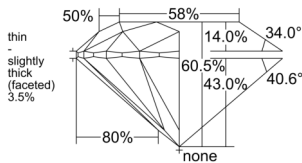

GIA®

FACSIMILE

GIA REPORT 2556327386

Verify this report at GIA.edu

GIA NATURAL DIAMOND DOSSIER®

May 22, 2026
GIA Report Number 2556327386
Shape and Cutting Style ..... Round Brilliant
Measurements ..... 4.91 - 4.94 x 2.98 mm

GRADING RESULTS

Carat Weight ..... 0.44 carat
Color Grade ..... D
Clarity Grade VS1
Cut Grade ..... Excellent

ADDITIONAL GRADING INFORMATION

Polish ..... Excellent
Symmetry ..... Excellent
Fluorescence ..... None
Clarity Characteristics ..... Feather, Pinpoint
Inscription(s): GIA 2556327386

PROPORTIONS

GRADING SCALES

GIA COLOR SCALE	GIA CLARITY SCALE	GIA CUT SCALE	
D	FLAWLESS	EXCELLENT	
E	INTERNALLY FLAWLESS		
F		VVS₁	VERY GOOD
G	VVS₂		
H	VS₁	GOOD	
I	VS₂		
J	SI₁	FAIR	
K	SI₂		
L	I₁	POOR	
M	I₂		
N	I₃		
O			
P			
Q			
R			
S			
T			
U			
V			
W			
X			
Y			
Z