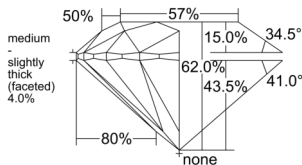

GIA®

FACSIMILE

GIA REPORT 2556327551

Verify this report at GIA.edu

GIA NATURAL DIAMOND DOSSIER®

May 21, 2026
GIA Report Number 2556327551
Shape and Cutting Style ..... Round Brilliant
Measurements ..... 5.07 - 5.09 x 3.15 mm

GRADING RESULTS

Carat Weight ..... 0.50 carat
Color Grade ..... D
Clarity Grade VS1
Cut Grade ..... Excellent

ADDITIONAL GRADING INFORMATION

Polish ..... Excellent
Symmetry ..... Excellent
Fluorescence ..... None
Clarity Characteristics ..... Cloud, Needle
Inscription(s): GIA 2556327551

PROPORTIONS

GRADING SCALES

GIA COLOR SCALE	GIA CLARITY SCALE	GIA CUT SCALE	
D	FLAWLESS	EXCELLENT	
E	INTERNALLY FLAWLESS		
F		VVS₁	VERY GOOD
G	VVS₂		
H	VS₁	GOOD	
I	VS₂		
J	SI₁	FAIR	
K	SI₂		
L	I₁	POOR	
M	I₂		
N	I₃		
O			
P			
Q			
R			
S			
T			
U			
V			
W			
X			
Y			
Z