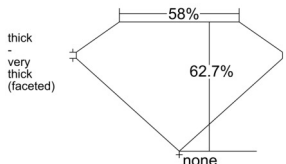

GIA®

FACSIMILE

GIA REPORT 2556331003

Verify this report at GIA.edu

GIA NATURAL DIAMOND DOSSIER®

May 25, 2026
GIA Report Number 2556331003
Shape and Cutting Style ..... Heart Brilliant
Measurements ..... 5.59 x 5.89 x 3.70 mm

GRADING RESULTS

Carat Weight ..... 0.70 carat
Color Grade ..... E
Clarity Grade VS1

ADDITIONAL GRADING INFORMATION

Polish ..... Excellent
Symmetry ..... Very Good
Fluorescence ..... Medium Blue
Clarity Characteristics..... Feather, Needle, Pinpoint
Inscription(s): GIA 2556331003

PROPORTIONS

Profile not to actual proportions

GRADING SCALES

GIA COLOR SCALE		GIA CLARITY SCALE			
COLORLESS	D	VERY VERY SLIGHTLY INCLUDED	FLAWLESS		
	E		INTERNALLY FLAWLESS		
	F	VERY SLIGHTLY INCLUDED	VS₁		
	G		VS₂		
	H		VS₁		
	NEAR COLORLESS	I	SLIGHTLY INCLUDED	SI₁	
		J		SI₂	
		FAINT	K	INCLUDED	I₁
			L		I₂
			M		I₃
VERT LIGHT	N		LIGHT		
	O				
	P				
	Q				
	R