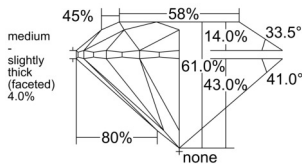

GIA®

FACSIMILE

GIA REPORT 2556332321

Verify this report at GIA.edu

GIA NATURAL DIAMOND DOSSIER®

May 26, 2026
GIA Report Number 2556332321
Shape and Cutting Style ..... Round Brilliant
Measurements ..... 3.93 - 3.95 x 2.41 mm

GRADING RESULTS

Carat Weight ..... 0.23 carat
Color Grade ..... E
Clarity Grade S11
Cut Grade ..... Excellent

ADDITIONAL GRADING INFORMATION

Polish ..... Excellent
Symmetry ..... Excellent
Fluorescence ..... None
Clarity Characteristics ..... Crystal, Cloud
Inscription(s): GIA 2556332321

PROPORTIONS

Profile to actual proportions