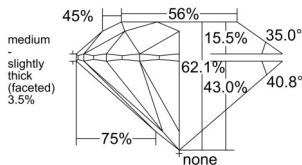

GIA®

FACSIMILE

GIA REPORT 2556354401

Verify this report at GIA.edu

GIA NATURAL DIAMOND DOSSIER®

May 26, 2026
GIA Report Number 2556354401
Shape and Cutting Style ..... Round Brilliant
Measurements ..... 4.27 - 4.29 x 2.66 mm

GRADING RESULTS

Carat Weight ..... 0.30 carat
Color Grade I
Clarity Grade VVS1
Cut Grade ..... Excellent

ADDITIONAL GRADING INFORMATION

Polish ..... Excellent
Symmetry ..... Excellent
Fluorescence ..... None
Clarity Characteristics ..... Pinpoint, Feather
Inscription(s): GIA 2556354401

PROPORTIONS

GRADING SCALES

GIA COLOR SCALE	GIA CLARITY SCALE	GIA CUT SCALE
COLOURLESS	FLAWLESS	EXCELLENT
D	INTERNALLY FLAWLESS	
E	VVS₁	VERY GOOD
F		
G	VS₁	GOOD
H		
I	SI₁	FAIR
J		
K	I₁	POOR
L		
M	I₂	
N		
O	I₃	
P		
Q		
R		
S		
T		
U		
V		
W		
X		
Y		
Z