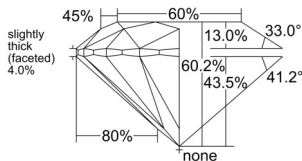

GIA®

FACSIMILE

GIA REPORT 2556364254

Verify this report at GIA.edu

GIA NATURAL DIAMOND DOSSIER®

May 29, 2026
GIA Report Number 2556364254
Shape and Cutting Style ..... Round Brilliant
Measurements ..... 5.11 - 5.14 x 3.09 mm

GRADING RESULTS

Carat Weight ..... 0.50 carat
Color Grade ..... G
Clarity Grade S11
Cut Grade ..... Excellent

ADDITIONAL GRADING INFORMATION

Polish ..... Excellent
Symmetry ..... Excellent
Fluorescence ..... None
Clarity Characteristics..... Crystal, Cloud, Feather, Cavity
Inscription(s): GIA 2556364254

PROPORTIONS

Profile to actual proportions