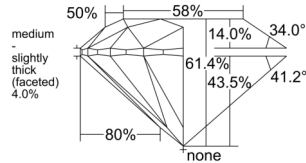

GIA®

FACSIMILE

GIA REPORT 2556397531

Verify this report at GIA.edu

GIA NATURAL DIAMOND DOSSIER®

June 03, 2026
GIA Report Number 2556397531
Shape and Cutting Style ..... Round Brilliant
Measurements ..... 4.30 - 4.32 x 2.65 mm

GRADING RESULTS

Carat Weight ..... 0.30 carat
Color Grade ..... H
Clarity Grade VS1
Cut Grade ..... Excellent

ADDITIONAL GRADING INFORMATION

Polish ..... Excellent
Symmetry ..... Excellent
Fluorescence ..... Faint
Clarity Characteristics..... Needle, Cloud, Pinpoint
Inscription(s): GIA 2556397531

PROPORTIONS

Profile to actual proportions

GRADING SCALES

GIA COLOR SCALE	GIA CLARITY SCALE	GIA CUT SCALE	
D	FLAWLESS	EXCELLENT	
E	INTERNALLY FLAWLESS		
F		VVS₁	VERY GOOD
G	VVS₂		
H	VS₁	GOOD	
I	VS₂		
J	SI₁	FAIR	
K	SI₂		
L	I₁	POOR	
M	I₂		
N	I₃		
O			
P			
Q			
R			
S			
T			
U			
V			
W			
X			
Y			
Z