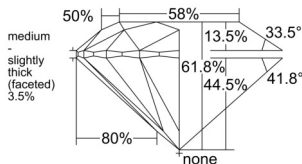

GIA®

FACSIMILE

GIA REPORT 2556399078

Verify this report at GIA.edu

GIA NATURAL DIAMOND DOSSIER®

June 03, 2026
GIA Report Number 2556399078
Shape and Cutting Style ..... Round Brilliant
Measurements ..... 5.15 - 5.16 x 3.18 mm

GRADING RESULTS

Carat Weight ..... 0.51 carat
Color Grade ..... D
Clarity Grade S11
Cut Grade ..... Excellent

ADDITIONAL GRADING INFORMATION

Polish ..... Excellent
Symmetry ..... Excellent
Fluorescence ..... None
Clarity Characteristics ..... Crystal
Inscription(s): GIA 2556399078

PROPORTIONS

Profile to actual proportions