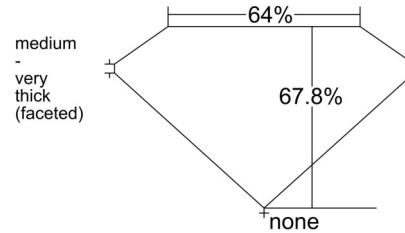

GIA NATURAL DIAMOND GRADING REPORT

June 04, 2026
GIA Report Number 2556406197
Shape and Cutting Style Cushion Modified Brilliant
Measurements 10.13 x 7.67 x 5.20 mm

GRADING RESULTS

Carat Weight 3.01 carat
Color Grade I
Clarity Grade VS1

ADDITIONAL GRADING INFORMATION

Polish Excellent
Symmetry Very Good
Fluorescence None
Inscription(s): GIA 2556406197
Comments: Additional pinpoints are not shown.

PROPORTIONS

Profile not to actual proportions

CLARITY CHARACTERISTICS

KEY TO SYMBOLS*

- Feather
- Cloud
- Needle
- Pinpoint

* Red symbols denote internal characteristics (inclusions). Green or black symbols denote external characteristics (blemishes). Diagram is an approximate representation of the diamond, and symbols shown indicate type, position, and approximate size of clarity characteristics. All clarity characteristics may not be shown. Details of finish are not shown.