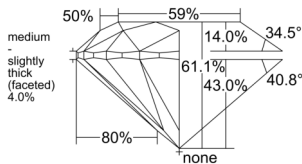

GIA®

FACSIMILE

GIA REPORT 2556429433

Verify this report at GIA.edu

GIA NATURAL DIAMOND DOSSIER®

June 04, 2026
GIA Report Number 2556429433
Shape and Cutting Style ..... Round Brilliant
Measurements ..... 4.30 - 4.32 x 2.64 mm

GRADING RESULTS

Carat Weight ..... 0.30 carat
Color Grade ..... F
Clarity Grade VS1
Cut Grade ..... Excellent

ADDITIONAL GRADING INFORMATION

Polish ..... Excellent
Symmetry ..... Excellent
Fluorescence ..... None
Clarity Characteristics..... Crystal, Feather, Needle, Pinpoint
Inscription(s): GIA 2556429433

PROPORTIONS

Profile to actual proportions

GRADING SCALES

GIA
COLOR
SCALE

COLORLESS	D
	E
	F
	G
	H
	I
	J
NEAR COLORLESS	K
	L
Faint	M
	N
	O
	P
Very Light	Q
	R
	S
	T
	U
	V
Light	W
	X
	Y
	Z

GIA
CLARITY
SCALE

FLAWLESS	VERY VERY SLIGHTLY INCLUDED	VS₁	VS₂	VS₁	SI₁	SI₂	I₁	I₂	I₃			
										VERY SLIGHTLY INCLUDED	SLIGHTLY INCLUDED	INCLUDED

GIA
CUT
SCALE

EXCELLENT
VERY GOOD
GOOD
FAIR
POOR