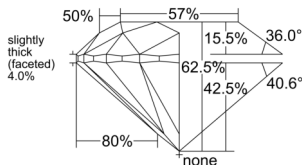

GIA®

FACSIMILE

GIA REPORT 2556429941

Verify this report at GIA.edu

GIA NATURAL DIAMOND DOSSIER®

June 04, 2026
GIA Report Number 2556429941
Shape and Cutting Style ..... Round Brilliant
Measurements ..... 5.22 - 5.25 x 3.27 mm

GRADING RESULTS

Carat Weight ..... 0.56 carat
Color Grade ..... E
Clarity Grade VVS1
Cut Grade ..... Excellent

ADDITIONAL GRADING INFORMATION

Polish ..... Excellent
Symmetry ..... Excellent
Fluorescence ..... None
Clarity Characteristics ..... Pinpoint, Feather
Inscription(s): GIA 2556429941

PROPORTIONS

Profile to actual proportions

GRADING SCALES

GIA COLOR SCALE

COLORLESS	D
	E
	F
	G
	H
	I
	J
NEAR COLORLESS	K
	L
FAIN	M
	N
	O
	P
VERY LIGHT	Q
	R
	S
	T
	U
	V
	W
	X
	Y
LIGHT	Z

GIA CLARITY SCALE

FLAWLESS	VERY VERY SLIGHTLY INCLUDED	VVS₁	VVS₂	VS₁	VS₂	SI₁	SI₂	I₁	I₂	I₃	
											VERY SLIGHTLY INCLUDED
INTERNALLY FLAWLESS											

GIA CUT SCALE

EXCELLENT
VERY GOOD
GOOD
FAIR
POOR