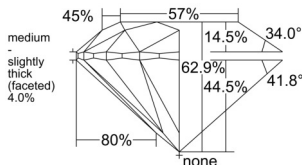

GIA®

FACSIMILE

GIA REPORT 2556429985

Verify this report at GIA.edu

GIA NATURAL DIAMOND DOSSIER®

June 05, 2026
GIA Report Number 2556429985
Shape and Cutting Style ..... Round Brilliant
Measurements ..... 4.29 - 4.31 x 2.70 mm

GRADING RESULTS

Carat Weight ..... 0.30 carat
Color Grade ..... F
Clarity Grade VS1
Cut Grade ..... Excellent

ADDITIONAL GRADING INFORMATION

Polish ..... Excellent
Symmetry ..... Excellent
Fluorescence ..... None
Clarity Characteristics ..... Cloud, Feather, Needle
Inscription(s): GIA 2556429985

PROPORTIONS

Profile to actual proportions

GRADING SCALES

GIA COLOR SCALE

COLOURESS	D
	E
	F
	G
	H
	I
	J
NEAR COLOURESS	K
	L
FAIN	M
	N
	O
	P
	Q
	R
	S
	T
	U
	V
	W
	X
	Y
LIGHT	Z

GIA CLARITY SCALE

FLAWLESS	VERY VERY SLIGHTLY INCLUDED	VS₁	VS₂	SL₁	SL₂	I₁	I₂	I₃			
									VERY SLIGHTLY INCLUDED	SLIGHTLY INCLUDED	INCLUDED

GIA CUT SCALE

EXCELLENT
VERY GOOD
GOOD
FAIR
POOR